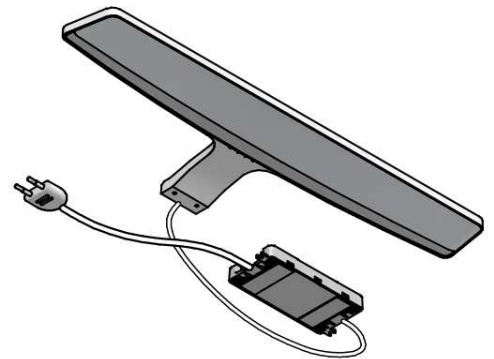

MODEL: APLIQUE NAYRA S-2 BCO C/CLAV LED CII IP44 1X6W 493MM 4000°K

CODE: E26503CI/1316

DIMENSIONS OF PRODUCT:

CRITERIA OF EXTERIOR ASPECT(RE-33033):

QUALITY OF POLISHED SURFACE:

SURFACES :

- 1- Support plate:
- 2- Top and side:
- 3- Front and bottom:

QUALITY SYMBOLS

- NORMAL
- GOOD
- VERY GOOD

MATERIALS AND DECORATIONS:

Metal: PC/Inox Finish: white
PC protector

FIXING TO SURFACE:

A cabinet

BOXING

INSIDE	UNITS	MEASUREMENTS "mm"			WEIGHT "kg"	VOLUME "m3"	COMPONENTS
Box	1	0,033	0,17	0,5	0,49	0,002805	1 Applied 1 Bag with screws 2 Instruction sheet 1 Led module installed in luminaire
OUTSIDE							
Lot box	10	0,18 x 0,35 x 0,515			7,1	0,032445	10 Individual boxes by batch
Palet	400	1,95 x 0,8 x 1,2			304	1,872000	40 Industrial boxes x 10 individual