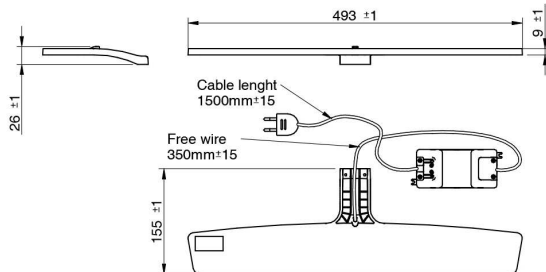

MODEL: APLIQUE NAYRA S-2 BCO C/CLAV LED CII IP44 1X6W 493MM 4000°K

CODE: E26503CI/1316

DIMENSIONS OF PRODUCT:

CRITERIA OF EXTERIOR ASPECT(RE-33033):

QUALITY OF POLISHED SURFACE:

SURFACES :

- 1- Support plate:
- 2- Top and side:
- 3- Front and bottom:

QUALITY SYMBOLS

- NORMAL
- GOOD
- VERY GOOD

MATERIALS AND DECORATIONS:

Metal: PC/Inox Finish: white
PC protector

FIXING TO SURFACE:

A cabinet

BOXING

INSIDE	UNITS	MEASUREMENTS "mm"			WEIGHT "kg"	VOLUME "m3"	COMPONENTS
Box	1	0,033	0,17	0,5	0,49	0,002805	1 Applied 1 Bag with screws 2 Instruction sheet 1 Led module installed in luminaire
OUTSIDE							
Lot box	10	0,18 x 0,35 x 0,515			7,1	0,032445	10 Individual boxes by batch
Palet	400	1,95 x 0,8 x 1,2			304	1,872000	40 Industrial boxes x 10 individual

MANUFACTURING REQUIREMENTS:

Minimum of production: 500 Un.
Delivery time: 55 Working days

SPARE

E25909- Driver 6W 350mA;E26512El.-Accesorios Bag;25789.- 2P Europlug connection

ELECTRIC POWER

Nominal voltage	Power	Lamp holder	Lamp		Connexion to network
220-240V~50Hz	MAX 1X6W			A+	Using driver 6w 350mA and europlug

STANDARIZATION AND CLASSIFICATION

UNE-EN 60598

IP44

0,10m

certificate nº
WTF16F0142129E-EMC
WTF16F0142128S-LVD

ILLUMINANCE AND LIGHT SOURCE

Light temp	life bulb	Lux		Direction of light 180°
4000K	45000h	1) 990		
	Lumens	2) 325		
	4) 0	3) 110		